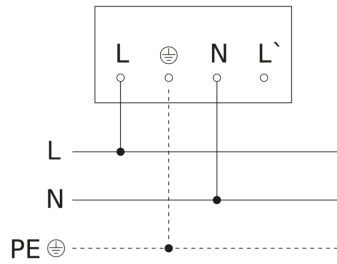

Sensor-switched LED floodlight - Professional Line

XLED PRO 240 S

V2 warm white black
EAN 4007841 068110
Article number 068110

XLED PRO 240 S

V2 warm white black
EAN 4007841 068110
Article number 068110

Master circuit diagram

Master/master interconnection circuit diagram

Master/slave interconnection circuit diagram