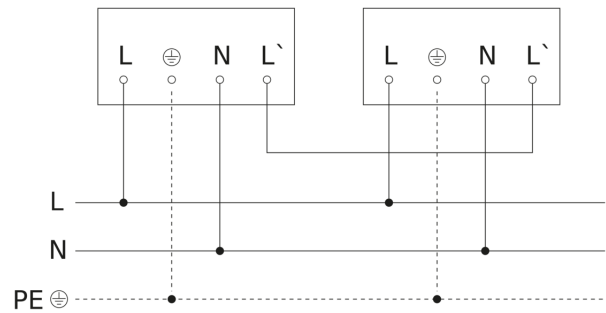

Sensor-switched LED floodlight - Professional Line

XLED PRO 240 S

V2 warm white black
EAN 4007841 068110
Article number 068110

XLED PRO 240 S

V2 warm white black
EAN 4007841 068110
Article number 068110

Master circuit diagram

Master/master interconnection circuit diagram

Master/slave interconnection circuit diagram